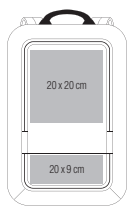

## SIZES

Dimensions: 33 x 48 x 19 cm |

Dimensions Expanded: 33 x 65 x 19 cm |

Capacity: 14 litres | Capacity Expanded: 18 litres

Black

QUADRA®

QUADRABAGS.COM

99500

## FEATURES

Water-repellent, abrasion-resistant fabric | Minimalist design with adaptable functionality | External access secure padded laptop compartment | Zippered front compartments for flexible organisation | Expandable capacity from 20-25 litres | Laptop compatible up to 15.6" | Internal elastic bottle holder | Full HD Polyester lining | Breathable padded mesh back panel | High density seatbelt webbing | TearAway label for ease of rebranding

## SIZES

Dimensions: 33 x 50 x 21cm | Dimensions Expanded: 33 x 50 x 25 cm | Capacity: 20 litres | Capacity Expanded: 25 litres

Black

QUADRA®

QUADRABAGS.COM

89500