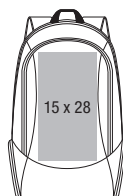

## FEATURES

Laptop compatible up to 15.6" | External access padded laptop compartment | Zippered side pockets | Plush lined laptop pocket | Elasticated cable organiser | Zippered internal valuables pocket | Internal organiser section | Ergonomic padded back panel | Lockable zip pullers | Key hook | Padded adjustable shoulder straps | TearAway label for ease of rebranding

## SIZES

Dimensions: 30 x 46 x 18 cm | Capacity: 16 Litres

Black

DYNAMI

COL

FU

VIBR

**C**  
COURTFUL  
**N**  
ANT