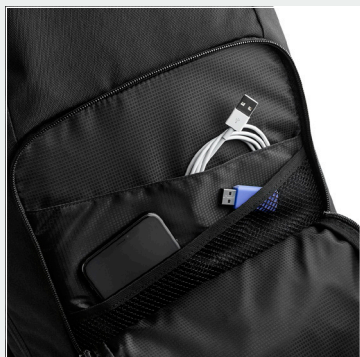

09500

PITCH BLACK 12 HOUR DAYPACK

FABRIC

1000D Twist Weave Polyester

FEATURES

Water-repellent, abrasion-resistant fabric | Minimalist design with adaptable functionality | External access secure padded laptop compartment | Expandable capacity from 14-18 litres | Laptop compatible up to 13" | Front pocket organiser section | Internal elastic bottle holder | Full HD Polyester lining | Breathable padded mesh back panel | High density seatbelt webbing | TearAway label for ease of rebranding

SIZES

Dimensions: 33 x 48 x 19 cm |

Dimensions Expanded: 33 x 65 x 19 cm |

Capacity: 14 litres | Capacity Expanded: 18 litres