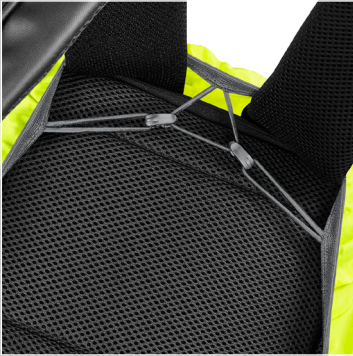

WATERPROOF UNIVERSAL RAIN COVER

FABRIC

190T Polyester

FEATURES

Integrated packaway pouch | Waterproof fabric
Lightweight yet durable | Drain hole for effective
water management | Elasticated cord system for
secure fit | TearAway label for ease of rebranding |
Versatile sizing, fits 20-30 litre backpacks