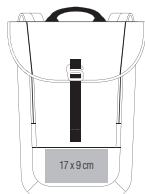

## FEATURES

Water-repellent, abrasion-resistant fabric | Minimalist design with adaptable functionality | External access secure padded laptop compartment | Expandable capacity from 14-18 litres | Laptop compatible up to 13" | Front pocket organiser section | Internal elastic bottle holder | Full HD Polyester lining | Breathable padded mesh back panel | High density seatbelt webbing | TearAway label for ease of rebranding

## SIZES

Dimensions: 33 x 48 x 19 cm |

Dimensions Expanded: 33 x 65 x 19 cm |

Capacity: 14 litres | Capacity Expanded: 18 litres

Black

QUADRA®

QUADRABAGS.COM

99500