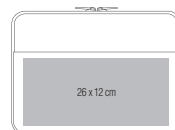

## FEATURES

Contemporary slimline design | Tablet compatible up to 11"  
 Padded internal iPad/tablet compartment | Padded zippered  
 main compartment | Front slip pocket | Front pocket  
 designed for easy decoration | Elasticated cable organiser  
 Multiple internal pockets | Zippered internal mesh pocket  
 Soft-touch lining | Can be decorated front and rear |  
 TearAway label for ease of rebranding

## SIZES

Dimensions: 30 x 22 x 2 cm | Capacity: 1.25 litres

Black

Grey Marl

**BagBase®**

**BAGBASE.COM**