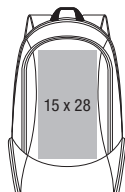

## FEATURES

Laptop compatible up to 15.6" | Padded laptop compartment  
Padded internal iPad/tablet compartment | Front pocket  
organiser section | Zippered side pockets | Plush lined  
valuables pocket | Document section | Multiple internal  
pockets | Ergonomic padded back panel | Lockable zip pullers  
Padded adjustable shoulder straps

## SIZES

Dimensions: 30 x 48 x 30 cm | Capacity: 26 Litres

Black

QUADRA®

QUADRABAGS.COM