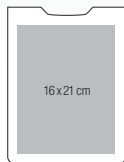

## SIZES

Dimensions: 19.5 x 25.5 cm

Black

Grey Marl

BG69

BG66

**BagBase®**

**BAGBASE.COM**