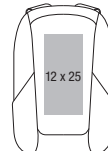

### SIZES

Dimensions: 33 x 48 x 22 cm | Capacity: 25 Litres

Black

QUADRA®

QUADRABAGS.COM

## FEATURES

Minimalist styling | Slash-proof construction | Lightweight yet durable | Integrated USB charging port | Padded laptop compartment, compatible up to 15.6" | Padded internal iPad/tablet compartment | Power bank pocket | Hidden access main compartment | Elasticated cable organiser | Multiple internal pockets | Discreet zippered back panel pocket | Ergonomic padded back panel | Key hook | Wheelie bag strap | Padded adjustable shoulder straps | TearAway label for ease of rebranding

## SIZES

Dimensions: 30.5 x 46 x 17 cm | Capacity: 15 Litres

Black

QUADRA®

QUADRABAGS.COM