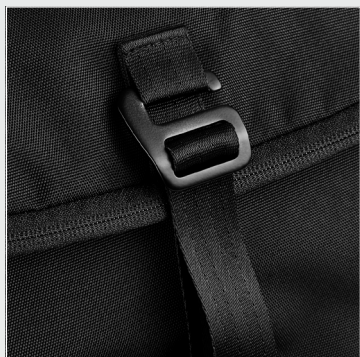

09500

PITCH BLACK 12 HOUR DAYPACK

FABRIC

1000D Twist Weave Polyester

FEATURES

Water-repellent, abrasion-resistant fabric | Minimalist design with adaptable functionality | External access secure padded laptop compartment | Expandable capacity from 14-18 litres | Laptop compatible up to 13" | Front pocket organiser section | Internal elastic bottle holder | Full HD Polyester lining | Breathable padded mesh back panel | High density seatbelt webbing | TearAway label for ease of rebranding

SIZES

Dimensions: 33 x 48 x 19 cm |

Dimensions Expanded: 33 x 65 x 19 cm |

Capacity: 14 litres | Capacity Expanded: 18 litres