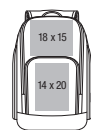

### FEATURES

Integrated USB charging port | Laptop compatible up to 17"  
 External access padded laptop compartment | Padded  
 internal iPad/tablet compartment | Power bank pocket  
 Front pocket organiser section | Zippered side bottle pocket  
 Elasticated cable organiser | Zippered internal valuables  
 pocket | Large capacity | Discreet zippered back panel  
 pocket | Ergonomic padded back panel | Key hook  
 Wheelie bag strap | Fully adjustable chest strap  
 Padded adjustable shoulder straps | TearAway label for  
 ease of rebranding

### SIZES

Dimensions: 33 x 48 x 22 cm | Capacity: 25 Litres

Black

QUADRA®

QUADRABAGS.COM