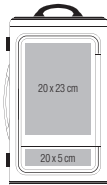

## SIZES

Dimensions: 33 x 50 x 21cm | Dimensions Expanded: 33 x 50 x 25 cm | Capacity: 20 litres | Capacity Expanded: 25 litres

Black

QUADRA®

QUADRABAGS.COM

89500

## FEATURES

Water-repellent, abrasion-resistant fabric | Minimalist design with adaptable functionality | Laptop compatible up to 15.6" | External access padded laptop compartment | Spacious main compartment with easy access opening | Zippered side pocket for bottle/umbrella | Quick access end pockets | Internal elastic bottle holder | Full HD Polyester lining | Breathable padded mesh back panel | High density seatbelt webbing | Innovative strap system quickly converts from backpack to shoulder bag | TearAway label for ease of rebranding

## SIZES

Dimensions: 31 x 55 x 25 cm | Capacity: 28 litres

Black

18

QUADRA®

QUADRABAGS.COM