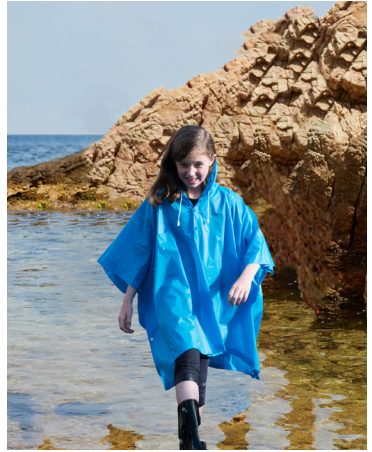

splashmacs

SC010
 Splashmacs Poncho
 *including PVC carry bag

One Size
 PVC / 10mm / 90gsm

SC019
 Kids' Splashmacs Poncho
 *including PVC carry bag

One Size
 PVC / 10mm / 90gsm

SC020
 Adults' Rain Jacket

XXS/XS, S/M, L/XL, XXL
 PVC / 20mm / 90gsm

SC030
 Adults' Rain Trousers

XXS/XS, S/M, L/XL, XXL
 PVC / 20mm / 90gsm