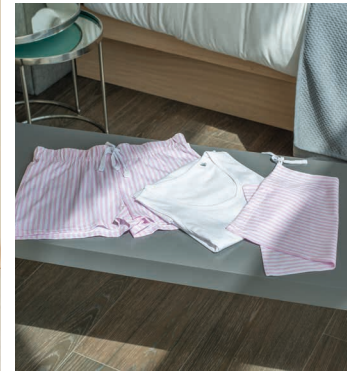

# LOUNGEWEAR

**TC052**  
SHORT PJS SET IN A BAG  
XS (8) - 3XL (20)  
100% Cotton, Single Jersey, 140gsm  
H.grey: 85% Cotton, 15% Viscose

**TC053**  
LONG PJS SET IN A BAG  
XS (8) - 3XL (20)  
100% Cotton, Single Jersey, 140gsm  
H.grey: 85% Cotton, 15% Viscose